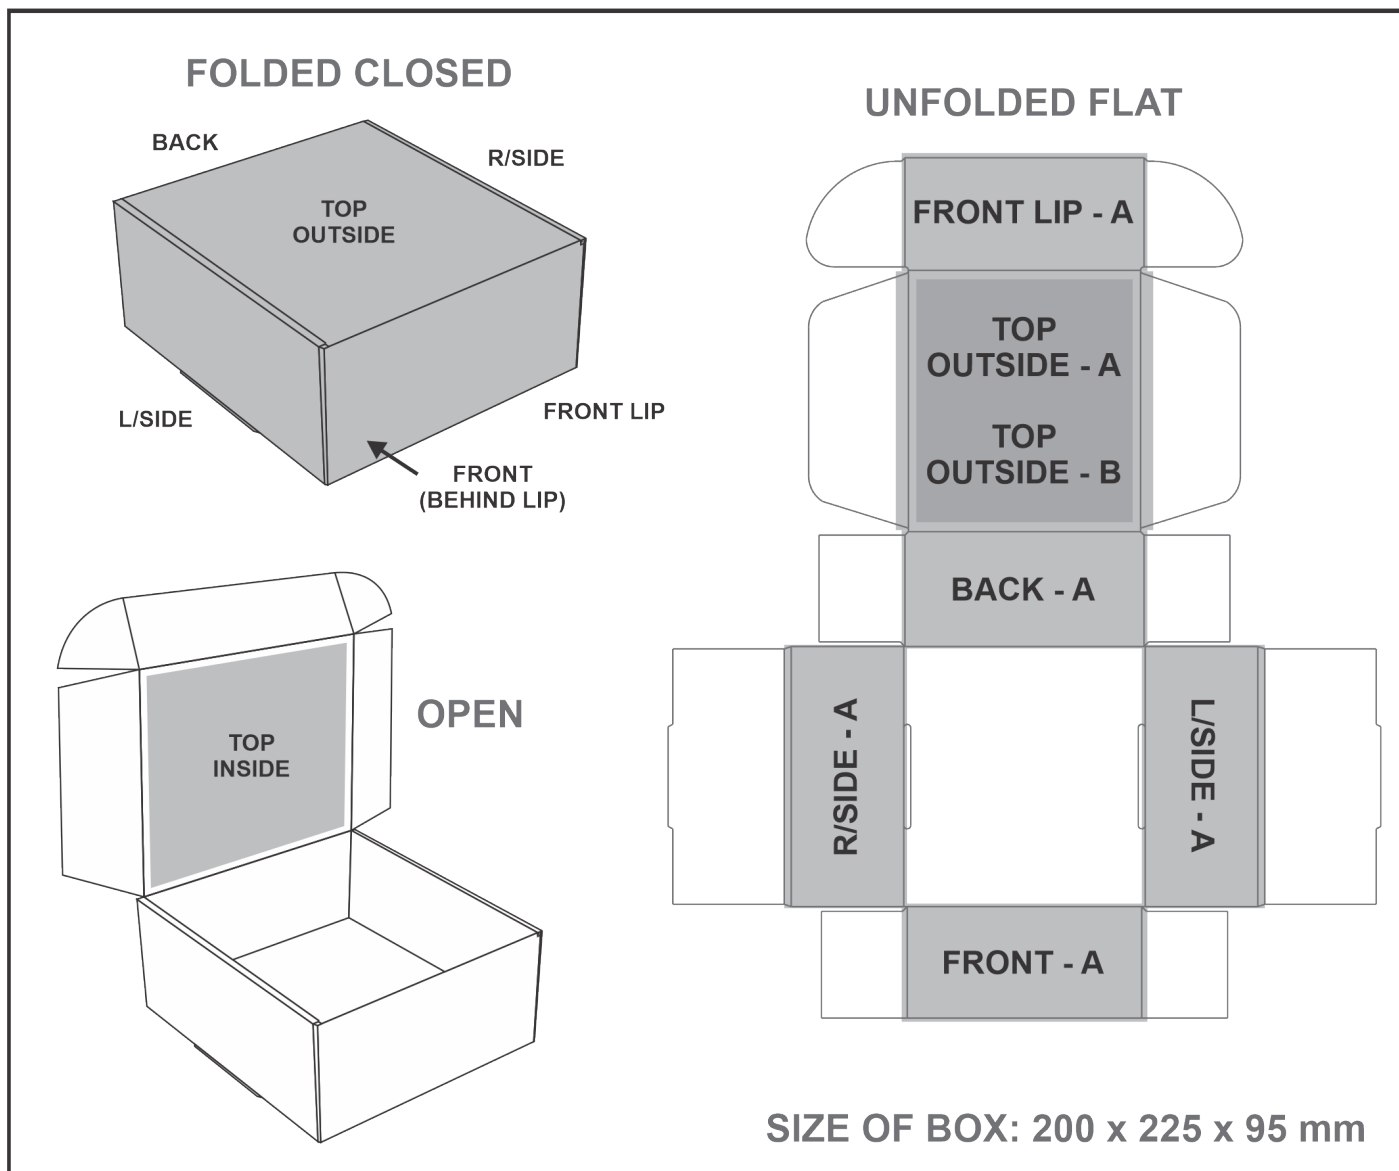

## Bianca Gift Box B

### Need to know:

- Includes 1-Position Direct Print (setup fee applies).

**Please Note:** Due to the nature of the printing process, any white in a logo cannot be branded and we cannot guarantee an exact colour match as the box has a mate finish. The nature and inconsistency of the pre-cut boards may create a 1-3mm of unbranded space on the front lip and imperfections maybe be found within the print. Large solid coverage prints are not recommended, if large solid coverage is required, it is recommended on kraft boxes as imperfections are less noticeable.

## **Position A**

- 1. Digital Custom Packaging (DCP-CHG-5)  
Full Colour  
Size: 423mm wide x 738mm high

## **Position B**

- 1. Digital Custom Packaging (DCP-CHG-5)  
Full Colour  
Size: 192mm wide x 210mm high